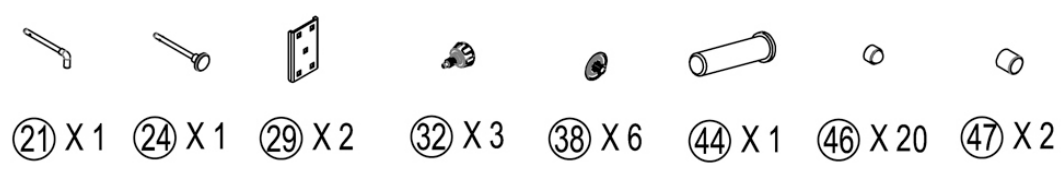

MARCY[®]

WEIGHT BENCH MWB-50100

IMPORTANT: Please read the Important Safety Notice and Assembly Information in the Owner's manual before assembling this product.

Assembly Manual

150603

55 x 4

54 x 8

53 x 1

52 x 2

51 x 2

50 x 3

49 x 8

48 x 2

55  x2 M10 x 4 3/8"

63   x2 M10 59  x2 Ø 3/4"

⑤⑤  x2 M10 x 4 3/8"

⑥③  x2 M10

⑤⑨  x2 Ø 3/4"

54  x 8 M10 x 3"

59  x 8 $\varnothing \frac{3}{4}$ "

63   x 8 M10

- (53)  x1 M12 x 4" (58)  x2 $\varnothing 1 \frac{1}{8}$ "
- (51)  x2 M10 x 3 $\frac{3}{8}$ " (59)  x8 $\varnothing \frac{3}{4}$ "
- (50)  x1 M10 x $\frac{3}{4}$ " (63)   x2 M10 (64)   x1 M12

- ⑤②  x 2 M10 x 6 1/8"
- ②⑧  x 2 $\text{Ø } 3/4" \times 3/8"$
- ⑥③   x 2 M10
- ⑤⑨  x 4 $\text{Ø } 3/4"$

④⑨  x 8 M8 x 1 5/8"

⑥⑩  Ø 5/8"

④⑧  x2 M8 x 5/8"

⑥⑩  x2 Ø 5/8"

IMPEX® INC.

2801 South Towne Avenue, Pomona, California 91766