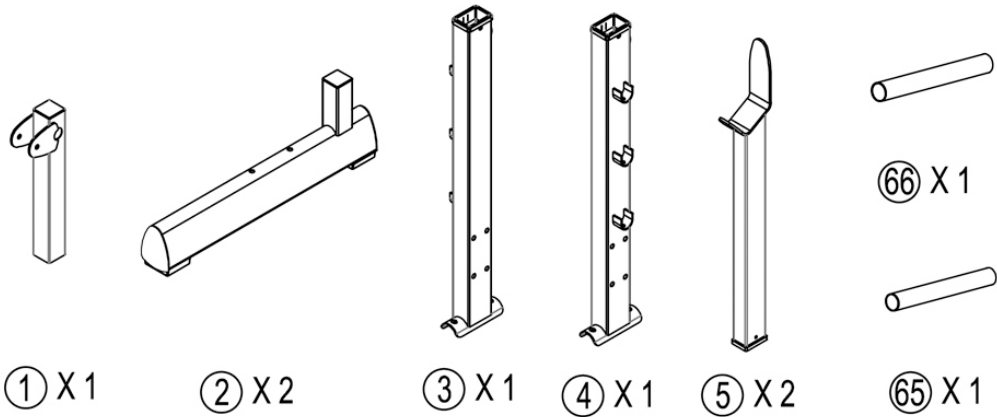

MARCY[®]

WEIGHT BENCH MWB-50100

IMPORTANT: Please read the Important Safety Notice and Assembly Information in the Owner's manual before assembling this product.

Assembly Manual

150603

55 x 4

54 x 8

53 x 1

52 x 2

51 x 2

50 x 3

49 x 8

48 x 2

55  x2 M10 x 4 3/8"

63   x2 M10 59  x2 Ø 3/4"

⑤⑤  x2 M10 x 4 3/8"

⑥③  x2 M10

⑤⑨  x2 Ø 3/4"

54  x 8 M10 x 3"

59  x 8 $\varnothing \frac{3}{4}$ "

63   x 8 M10

- (53)  x1 M12 x 4" (58)  x2 $\varnothing 1 \frac{1}{8}$ "
- (51)  x2 M10 x 3 $\frac{3}{8}$ " (59)  x8 $\varnothing \frac{3}{4}$ "
- (50)  x1 M10 x $\frac{3}{4}$ " (63)   x2 M10 (64)   x1 M12

- ⑤②  x 2 M10 x 6 1/8"
- ②⑧  x 2 $\text{Ø } 3/4" \times 3/8"$
- ⑥③   x 2 M10
- ⑤⑨  x 4 $\text{Ø } 3/4"$

④⑨  x 8 M8 x 1 5/8"

⑥⑩  Ø 5/8"

④⑧  x2 M8 x 5/8"

⑥⑩  x2 Ø 5/8"

IMPEX® INC.

2801 South Towne Avenue, Pomona, California 91766