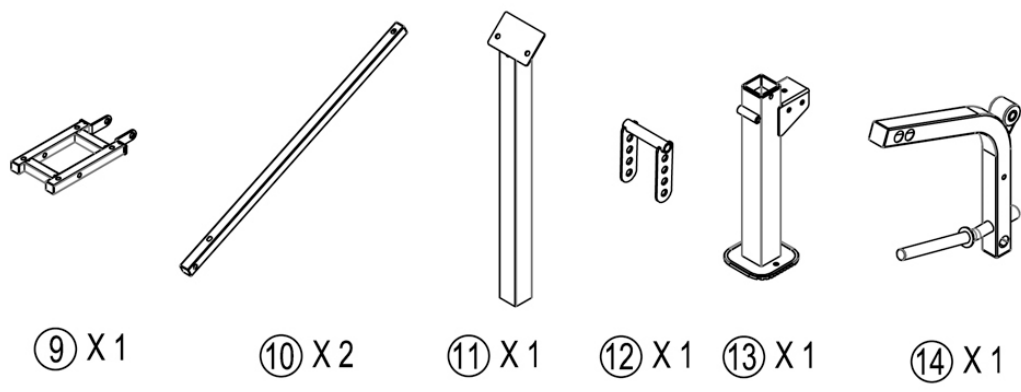

MARCY[®]

WEIGHT BENCH MWB-50100

IMPORTANT: Please read the Important Safety Notice and Assembly Information in the Owner's manual before assembling this product.

Assembly Manual

150603

55 x 4

54 x 8

53 x 1

52 x 2

51 x 2

50 x 3

49 x 8

48 x 2

55  x2 M10 x 4 3/8"

63   x2 M10 59  x2 Ø 3/4"

⑤⑤  x2 M10 x 4 3/8"

⑥③  x2 M10

⑤⑨  x2 Ø 3/4"

54  x 8 M10 x 3"

59  x 8 $\varnothing \frac{3}{4}$ "

63   x 8 M10

- (53)  x1 M12 x 4" (58)  x2 $\varnothing 1 \frac{1}{8}$ "
- (51)  x2 M10 x 3 $\frac{3}{8}$ " (59)  x8 $\varnothing \frac{3}{4}$ "
- (50)  x1 M10 x $\frac{3}{4}$ " (63)   x2 M10 (64)   x1 M12

- ⑤②  x 2 M10 x 6 1/8"
- ②⑧  x 2 $\text{Ø } 3/4" \times 3/8"$
- ⑥③   x 2 M10
- ⑤⑨  x 4 $\text{Ø } 3/4"$

④⑨  x 8 M8 x 1 5/8"

⑥⑩  Ø 5/8"

④⑧  x2 M8 x 5/8"

⑥⑩  x2 Ø 5/8"

IMPEX® INC.

2801 South Towne Avenue, Pomona, California 91766