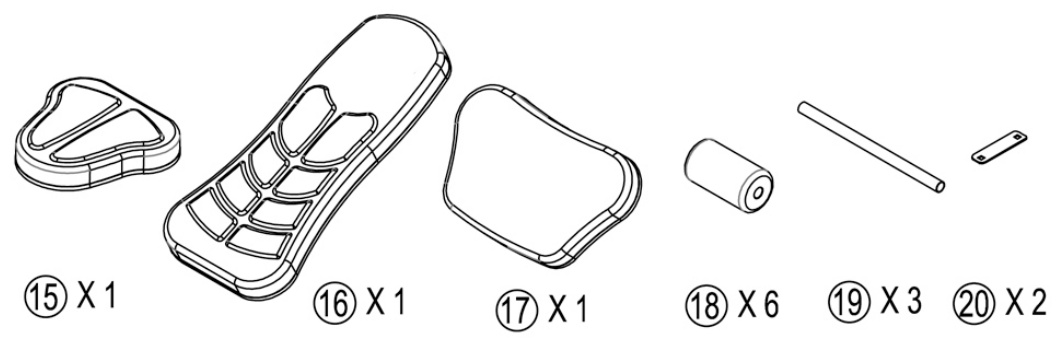

MARCY[®]

WEIGHT BENCH MWB-50100

IMPORTANT: Please read the Important Safety Notice and Assembly Information in the Owner's manual before assembling this product.

Assembly Manual

150603

55 x 4

54 x 8

53 x 1

52 x 2

51 x 2

50 x 3

49 x 8

48 x 2

55  x2 M10 x 4 3/8"

63   x2 M10 59  x2 Ø 3/4"

⑤⑤  x2 M10 x 4 3/8"

⑥③  x2 M10

⑤⑨  x2 Ø 3/4"

54  x 8 M10 x 3"

59  x 8 $\varnothing \frac{3}{4}$ "

63   x 8 M10

- (53)  x1 M12 x 4" (58)  x2 $\varnothing 1 \frac{1}{8}$ "
- (51)  x2 M10 x 3 $\frac{3}{8}$ " (59)  x8 $\varnothing \frac{3}{4}$ "
- (50)  x1 M10 x $\frac{3}{4}$ " (63)   x2 M10 (64)   x1 M12

- ⑤②  x 2 M10 x 6 1/8"
- ②⑧  x 2 $\text{Ø } 3/4" \times 3/8"$
- ⑥③   x 2 M10
- ⑤⑨  x 4 $\text{Ø } 3/4"$

④⑨  x 8 M8 x 1 5/8"

⑥⑩  Ø 5/8"

④⑧  x2 M8 x 5/8"

⑥⑩  x2 Ø 5/8"

IMPEX® INC.

2801 South Towne Avenue, Pomona, California 91766