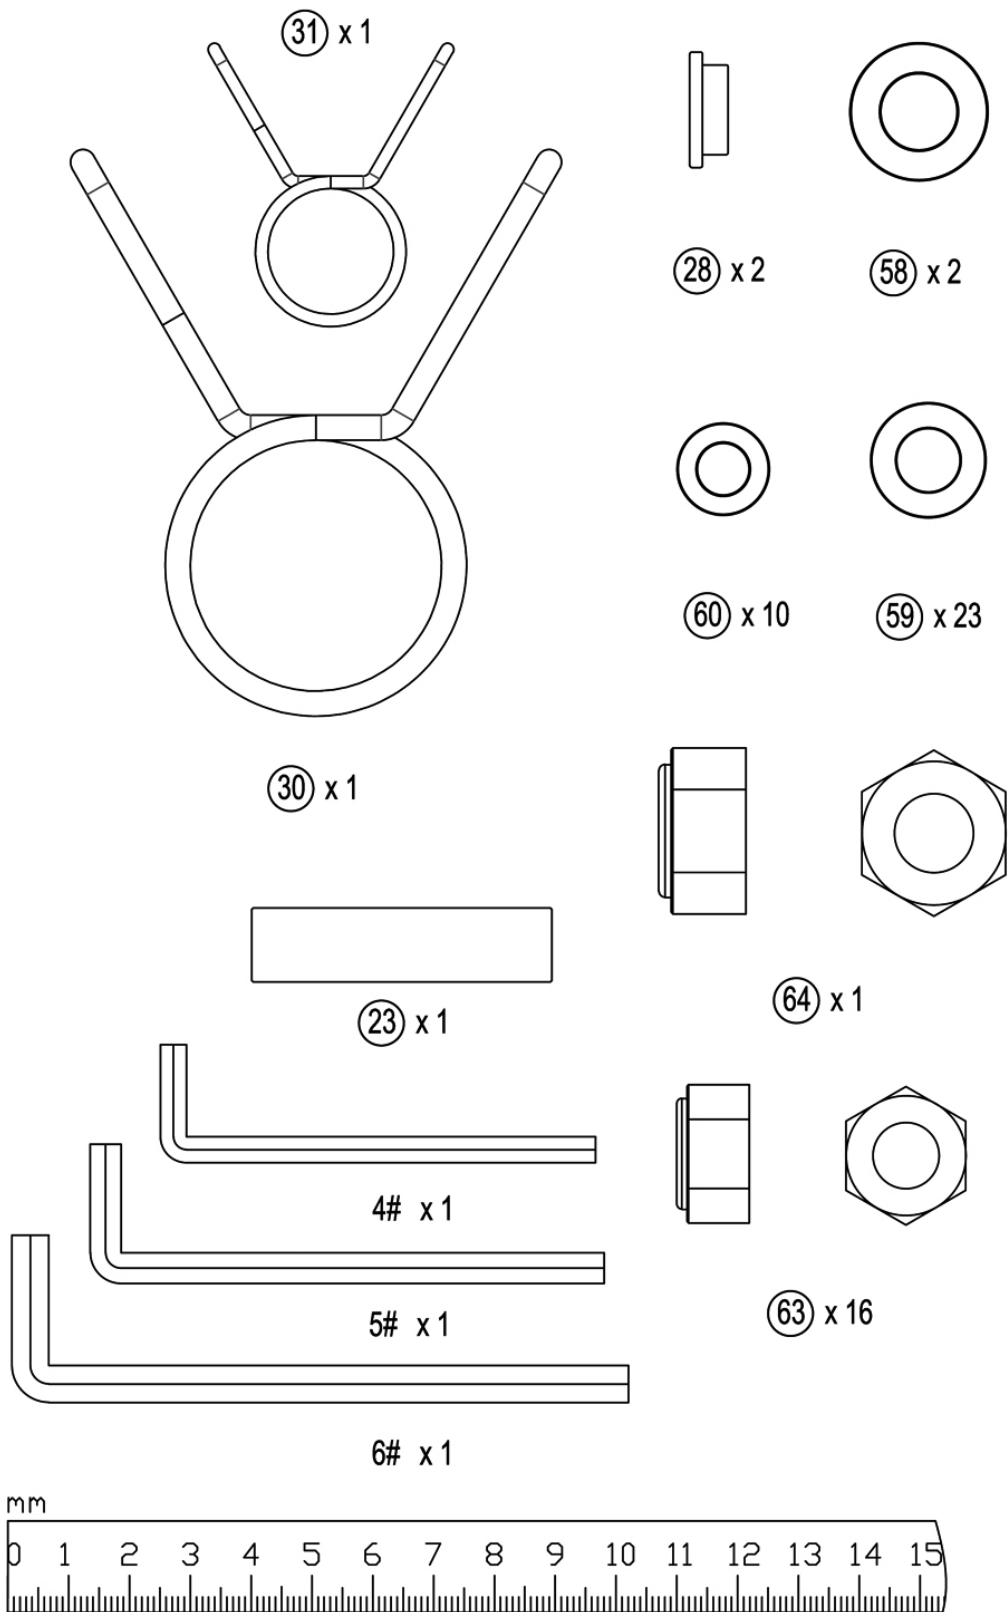

MARCY[®]

WEIGHT BENCH MWB-50100

IMPORTANT: Please read the Important Safety Notice and Assembly Information in the Owner's manual before assembling this product.

Assembly Manual

150603

55 x 4

54 x 8

53 x 1

52 x 2

51 x 2

50 x 3

49 x 8

48 x 2

55  x2 M10 x 4 3/8"

63   x2 M10 59  x2 Ø 3/4"

⑤⑤  x2 M10 x 4 3/8"

⑥③  x2 M10

⑤⑨  x2 Ø 3/4"

54  x 8 M10 x 3"

59  x 8 $\varnothing \frac{3}{4}$ "

63   x 8 M10

- (53)  x1 M12 x 4" (58)  x2 $\varnothing 1 \frac{1}{8}$ "
- (51)  x2 M10 x 3 $\frac{3}{8}$ " (59)  x8 $\varnothing \frac{3}{4}$ "
- (50)  x1 M10 x $\frac{3}{4}$ " (63)   x2 M10 (64)   x1 M12

- ⑤②  x 2 M10 x 6 1/8"
- ②⑧  x 2 $\text{Ø } 3/4" \times 3/8"$
- ⑥③   x 2 M10
- ⑤⑨  x 4 $\text{Ø } 3/4"$

④⑨  x 8 M8 x 1 5/8"

⑥⑩  Ø 5/8"

④⑧  x2 M8 x 5/8"

⑥⑩  x2 Ø 5/8"

IMPEX® INC.

2801 South Towne Avenue, Pomona, California 91766