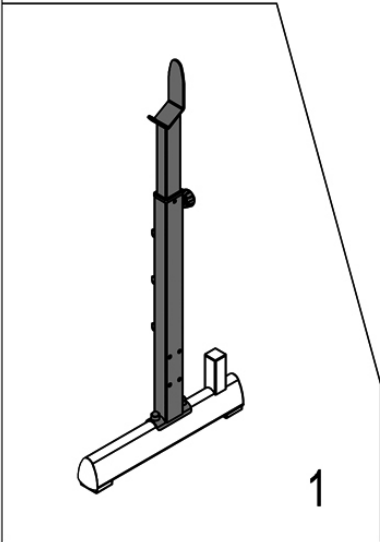

MARCY[®]

WEIGHT BENCH MWB-50100

IMPORTANT: Please read the Important Safety Notice and Assembly Information in the Owner's manual before assembling this product.

Assembly Manual

150603

55 x 4

54 x 8

53 x 1

52 x 2

51 x 2

50 x 3

49 x 8

48 x 2

55  x2 M10 x 4 3/8"

63   x2 M10 59  x2 Ø 3/4"

⑤⑤  x2 M10 x 4 3/8"

⑥③  x2 M10

⑤⑨  x2 Ø 3/4"

54  x 8 M10 x 3"

59  x 8 $\varnothing \frac{3}{4}$ "

63   x 8 M10

- (53)  x1 M12 x 4" (58)  x2 $\varnothing 1 \frac{1}{8}$ "
- (51)  x2 M10 x 3 $\frac{3}{8}$ " (59)  x8 $\varnothing \frac{3}{4}$ "
- (50)  x1 M10 x $\frac{3}{4}$ " (63)   x2 M10 (64)   x1 M12

- ⑤②  x 2 M10 x 6 1/8"
- ②⑧  x 2 $\text{Ø } 3/4" \times 3/8"$
- ⑥③   x 2 M10
- ⑤⑨  x 4 $\text{Ø } 3/4"$

④⑨  x 8 M8 x 1 5/8"

⑥⑩  Ø 5/8"

④⑧  x2 M8 x 5/8"

⑥⑩  x2 Ø 5/8"

IMPEX® INC.

2801 South Towne Avenue, Pomona, California 91766