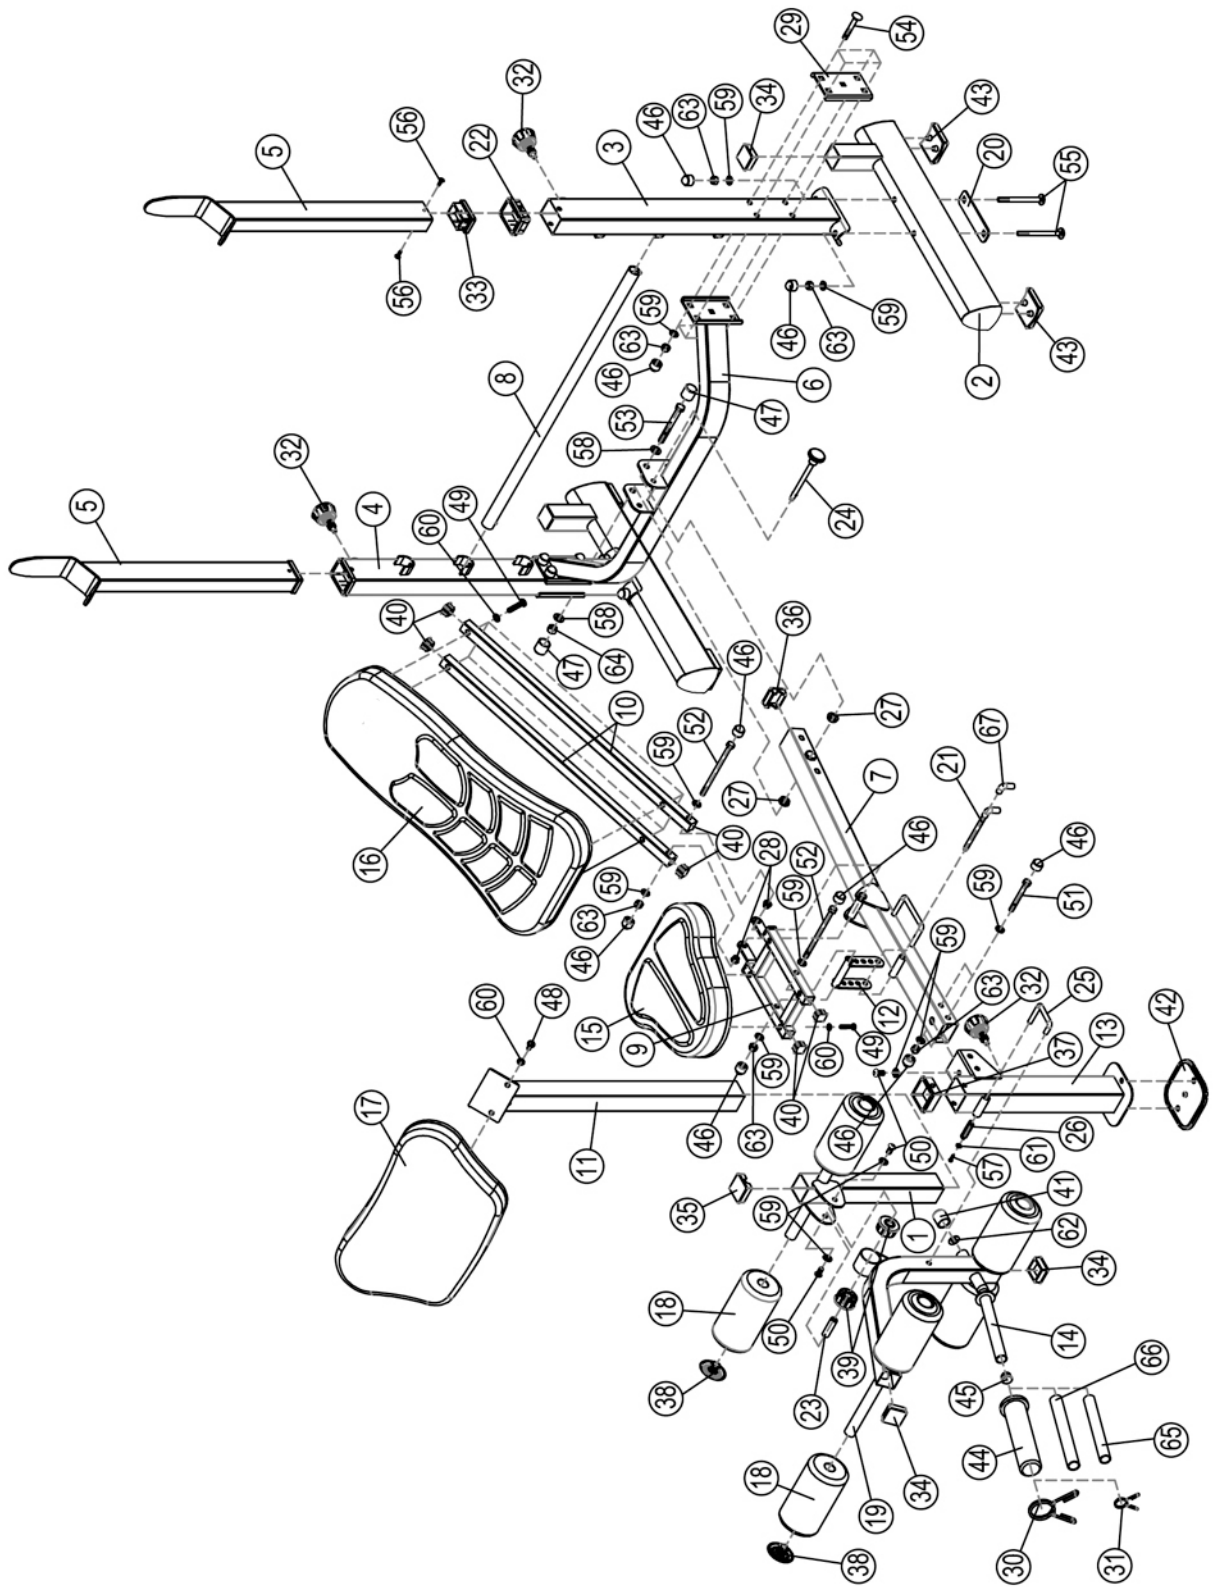

MARCY[®]

WEIGHT BENCH MWB-50100

IMPORTANT: Please read the Important Safety Notice and Assembly Information in the Owner's manual before assembling this product.

Assembly Manual

150603

55 x 4

54 x 8

53 x 1

52 x 2

51 x 2

50 x 3

49 x 8

48 x 2

55  x2 M10 x 4 3/8"

63   x2 M10 59  x2 Ø 3/4"

⑤⑤  x2 M10 x 4 3/8"

⑥③  x2 M10

⑤⑨  x2 Ø 3/4"

54  x 8 M10 x 3"

59  x 8 $\varnothing \frac{3}{4}$ "

63   x 8 M10

- (53)  x1 M12 x 4" (58)  x2 $\varnothing 1 \frac{1}{8}$ "
- (51)  x2 M10 x 3 $\frac{3}{8}$ " (59)  x8 $\varnothing \frac{3}{4}$ "
- (50)  x1 M10 x $\frac{3}{4}$ " (63)   x2 M10 (64)   x1 M12

- ⑤②  x 2 M10 x 6 1/8"
- ②⑧  x 2 $\text{Ø } 3/4" \times 3/8"$
- ⑥③   x 2 M10
- ⑤⑨  x 4 $\text{Ø } 3/4"$

④⑨  x 8 M8 x 1 5/8"

⑥⑩  Ø 5/8"

④⑧  x2 M8 x 5/8"

⑥⑩  x2 Ø 5/8"

IMPEX® INC.

2801 South Towne Avenue, Pomona, California 91766