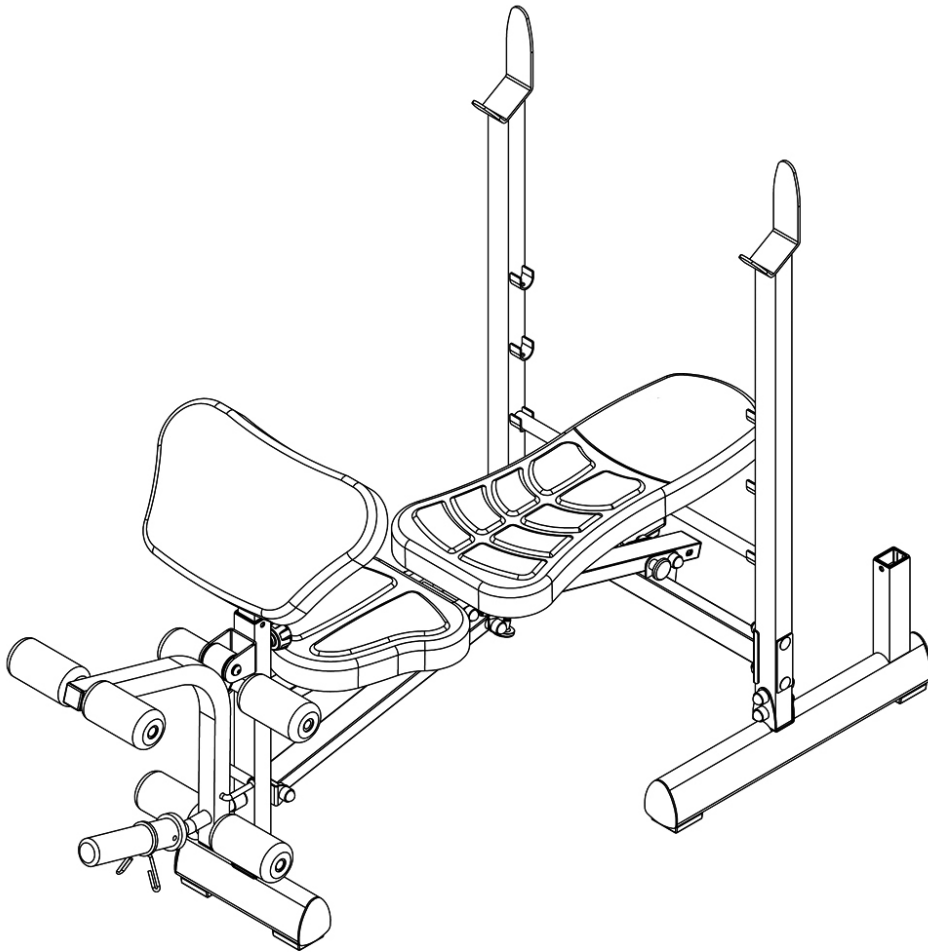

MARCY[®]

WEIGHT BENCH MWB-50100

IMPORTANT: Please read the Important Safety Notice and Assembly Information in the Owner's manual before assembling this product.

Assembly Manual

150603

55 x 4

54 x 8

53 x 1

52 x 2

51 x 2

50 x 3

49 x 8

48 x 2

55  x2 M10 x 4 3/8"

63   x2 M10 59  x2 Ø 3/4"

⑤⑤  x2 M10 x 4 3/8"

⑥③  x2 M10

⑤⑨  x2 Ø 3/4"

54  x 8 M10 x 3"

59  x 8 $\varnothing \frac{3}{4}$ "

63   x 8 M10

- (53)  x1 M12 x 4" (58)  x2 $\varnothing 1 \frac{1}{8}$ "
- (51)  x2 M10 x 3 $\frac{3}{8}$ " (59)  x8 $\varnothing \frac{3}{4}$ "
- (50)  x1 M10 x $\frac{3}{4}$ " (63)   x2 M10 (64)   x1 M12

- ⑤②  x 2 M10 x 6 1/8"
- ②⑧  x 2 $\text{Ø } 3/4" \times 3/8"$
- ⑥③   x 2 M10
- ⑤⑨  x 4 $\text{Ø } 3/4"$

④⑨  x 8 M8 x 1 5/8"

⑥⑩  Ø 5/8"

④⑧  x2 M8 x 5/8"

⑥⑩  x2 Ø 5/8"

IMPEX® INC.

2801 South Towne Avenue, Pomona, California 91766