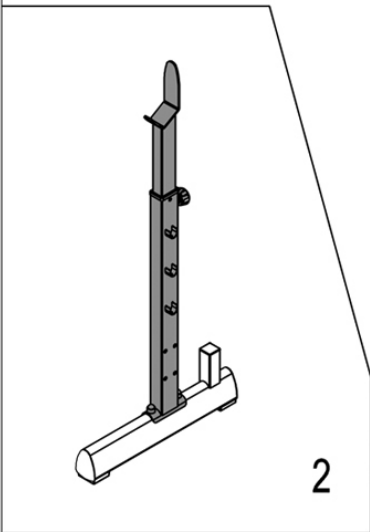

MARCY[®]

WEIGHT BENCH MWB-50100

IMPORTANT: Please read the Important Safety Notice and Assembly Information in the Owner's manual before assembling this product.

Assembly Manual

150603

55 x 4

54 x 8

53 x 1

52 x 2

51 x 2

50 x 3

49 x 8

48 x 2

55  x2 M10 x 4 3/8"

63   x2 M10 59  x2 Ø 3/4"

⑤⑤  x2 M10 x 4 3/8"

⑥③  x2 M10

⑤⑨  x2 Ø 3/4"

54  x 8 M10 x 3"

59  x 8 $\varnothing \frac{3}{4}$ "

63   x 8 M10

- (53)  x1 M12 x 4" (58)  x2 $\varnothing 1 \frac{1}{8}$ "
- (51)  x2 M10 x 3 $\frac{3}{8}$ " (59)  x8 $\varnothing \frac{3}{4}$ "
- (50)  x1 M10 x $\frac{3}{4}$ " (63)   x2 M10 (64)   x1 M12

- ⑤②  x 2 M10 x 6 1/8"
- ②⑧  x 2 $\text{Ø } 3/4" \times 3/8"$
- ⑥③   x 2 M10
- ⑤⑨  x 4 $\text{Ø } 3/4"$

④⑨  x 8 M8 x 1 5/8"

⑥⑩  Ø 5/8"

④⑧  x2 M8 x 5/8"

⑥⑩  x2 Ø 5/8"

IMPEX® INC.

2801 South Towne Avenue, Pomona, California 91766